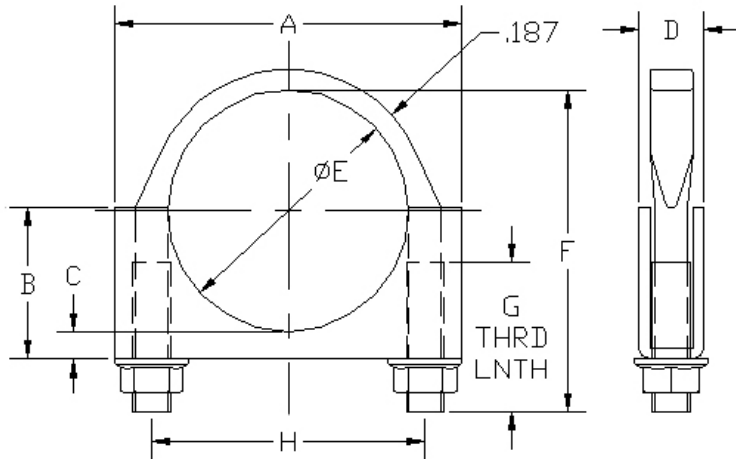

DEOF-SERIES

Double Edge Open End Style
Heavy-Duty Clamp With Flat U-Bolt

Available In These Standard Industry Sizes

SIZE	PART NO.	A	B	C	D	E	F	G	H	GA.	WT.
2.00"	DEOF-200	3.25	1.38	.33	.87	2.17	3.13	1.50	2.50	11	.44
2.25"	DEOF-225	3.50	1.50	.33	.87	2.42	3.80	1.50	2.75	11	
2.50"	DEOF-250	3.75	1.63	.33	.87	2.67	4.00	1.50	3.00	11	.53
2.75"	DEOF-275	4.13	1.79	.32	.81	2.92	4.43	1.50	3.25	11	
3.00"	DEOF-300	4.38	1.89	.30	.81	3.17	5.08	1.50	3.50	11	
3.50"	DEOF-350	4.88	2.40	.56	.81	3.67	5.08	1.50	4.00	11	.75
4.00"	DEOF-400	5.37	2.50	.42	.81	4.17	5.34	1.50	4.50	11	.91
4.50"	DEOF-450	6.25	3.02	.69	1.0	4.62	5.84	1.50	4.96	11	
5.00"	DEOF-500	6.37	3.13	.54	.81	5.17	6.44	1.50	5.50	11	1.13
5.50"	DEOF-550	7.25	3.37	.50	1.0	5.62	7.37	1.50	6.12	11	1.20
6.00"	DEOF-600	7.41	3.70	.60	.81	6.12	7.44	1.50	6.50	11	1.25
7.00"	DEOF-700	8.41	4.34	.75	.81	7.17	8.83	2.00	7.50	11	
8.00"	DEOF-800	9.41	4.84	.75	.81	8.17	9.69	2.00	8.50	11	

COMPONENTS AND MATERIALS

- Complete Clamp Includes
- U-Bolt - C1018 3/8-16 NC-2A Thread
 - Saddle C1008/C1010
 - (2) Serrated Flange Nuts - Grade 2

"SETTING THE STANDARD"

Ottawa Products Co.
www.ottawaproducts.com