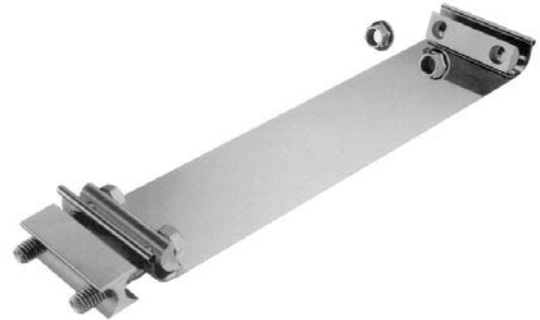

EasySeal™ - Series

Flat Band Clamp Genuine Torca® Brand Products

"E" = DIAMETER OF TUBE AND REQUIRED CLAMP SIZE

Available In These Standard Industry Sizes

STAINLESS STEEL - 10 PER CARTON

STAINLESS STEEL - 40 PER CARTON

"E" Dia. (Size)	Ottawa Part #	Torca P/N Ref.	APPROX. WT.	"E" Dia. (Size)	Ottawa Part #	Torca P/N Ref.	APPROX. WT.
2.00"	ES200S10	E20ST	.80	2.00"	ES200S40	E20STB	.80
2.25"	ES225S10	E22ST	.82	2.25"	ES225S40	E22STB	.82
2.50"	ES250S10	E25ST	.83	2.50"	ES250S40	E25STB	.83
2.75"	ES275S10	E27ST	.84	2.75"	ES275S40	E27STB	.84
3.00"	ES300S10	E30ST	.85	3.00"	ES300S40	E30STB	.85
3.25"	ES325S10	E32ST	.86	N/A	N/A	N/A	
3.50"	ES350S10	E35ST	.87	3.50"	ES350S40	E35STB	.87
3.75"	ES375S10	E37ST	.88	N/A	N/A	N/A	
4.00"	ES400S10	E40ST	.90	4.00"	ES400S40	E40STB	.90
4.50"	ES450S10	E45ST	.92	4.50"	ES450S40	E45STB	.92
5.00"	ES500S10	E50ST	.95	5.00"	ES500S40	E50STB	.95
6.00"	ES600S10	E60ST	.99	6.00"	ES600S40	E60STB	.99

PACKAGING

- One Clamp Per Skin Pack
10 or 40 Clamps Per Master Carton.

COMPONENTS AND MATERIALS

- A Clamp Assembly Consists of a Stainless Steel Band With One Spacer. Two Bolts and One Reaction Block Pre-Attached To The Band, and One Spacer and Two Nuts Contained Within The Skin Pack.