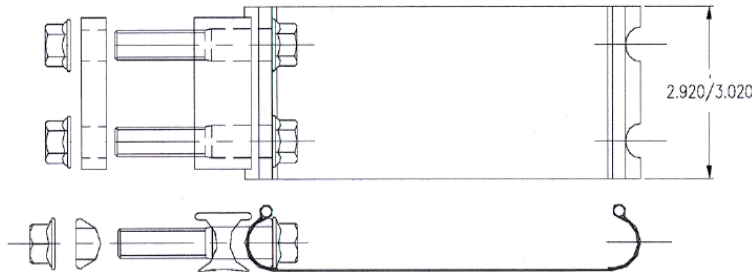

EasySeal™ - Series

Flat Band Clamp Genuine Torca® Brand Products

"E" = DIAMETER OF TUBE AND REQUIRED CLAMP SIZE

Available In These Standard Industry Sizes

STAINLESS STEEL - 10 PER CARTON

STAINLESS STEEL - 40 PER CARTON

"E" Dia. (Size)	Ottawa Part #	Torca P/N Ref.	APPROX. WT.	"E" Dia. (Size)	Ottawa Part #	Torca P/N Ref.	APPROX. WT.
2.00"	ES200S10	E20ST	.80	2.00"	ES200S40	E20STB	.80
2.25"	ES225S10	E22ST	.82	2.25"	ES225S40	E22STB	.82
2.50"	ES250S10	E25ST	.83	2.50"	ES250S40	E25STB	.83
2.75"	ES275S10	E27ST	.84	2.75"	ES275S40	E27STB	.84
3.00"	ES300S10	E30ST	.85	3.00"	ES300S40	E30STB	.85
3.25"	ES325S10	E32ST	.86	N/A	N/A	N/A	
3.50"	ES350S10	E35ST	.87	3.50"	ES350S40	E35STB	.87
3.75"	ES375S10	E37ST	.88	N/A	N/A	N/A	
4.00"	ES400S10	E40ST	.90	4.00"	ES400S40	E40STB	.90
4.50"	ES450S10	E45ST	.92	4.50"	ES450S40	E45STB	.92
5.00"	ES500S10	E50ST	.95	5.00"	ES500S40	E50STB	.95
6.00"	ES600S10	E60ST	.99	6.00"	ES600S40	E60STB	.99

PACKAGING

- One Clamp Per Skin Pack
10 or 40 Clamps Per Master Carton.

COMPONENTS AND MATERIALS

- A Clamp Assembly Consists of a Stainless Steel Band With One Spacer. Two Bolts and One Reaction Block Pre-Attached To The Band, and One Spacer and Two Nuts Contained Within The Skin Pack.